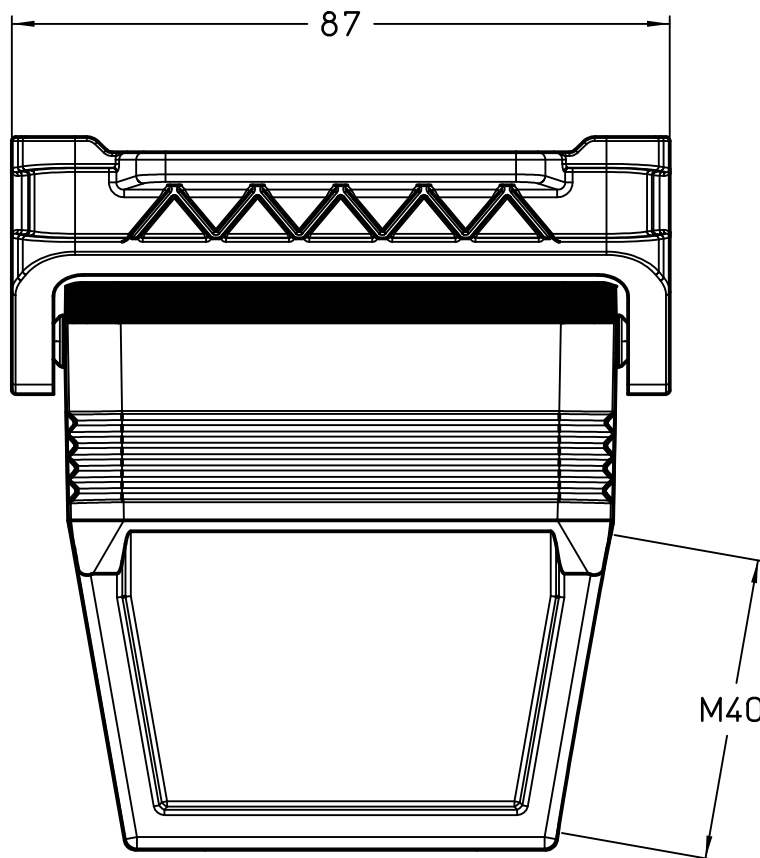

Diritti riservati All rights reserved

1

2

3

Dimensions
in mm

Simplified representation with dimensions without tolerance

Original Size A4

JMPFO 10LG40

Date 14/11/23

hood, size "57.27", 1x M40 side entry,

Sign. G. Renna

with 1 Jei-P lever

Scale
1:1

1

2

3