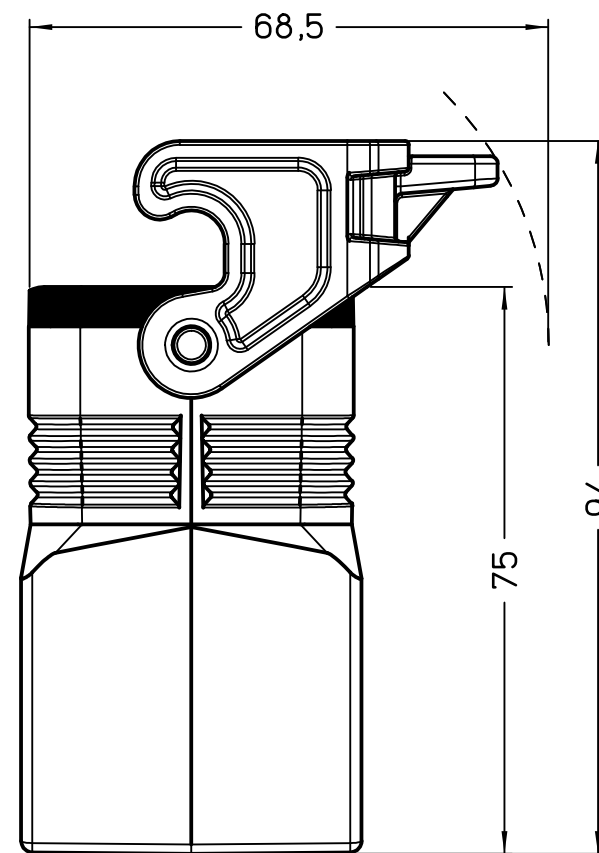

Diritti riservati All rights reserved

1

2

3

Dimensions
in mm

Simplified representation with dimensions without tolerance

Original Size A4

JMPFO 10LG40

Date 14/11/23

hood, size "57.27", 1x M40 side entry,

Sign. G. Renna

with 1 Jei-P lever

Scale
1:1

1

2

3